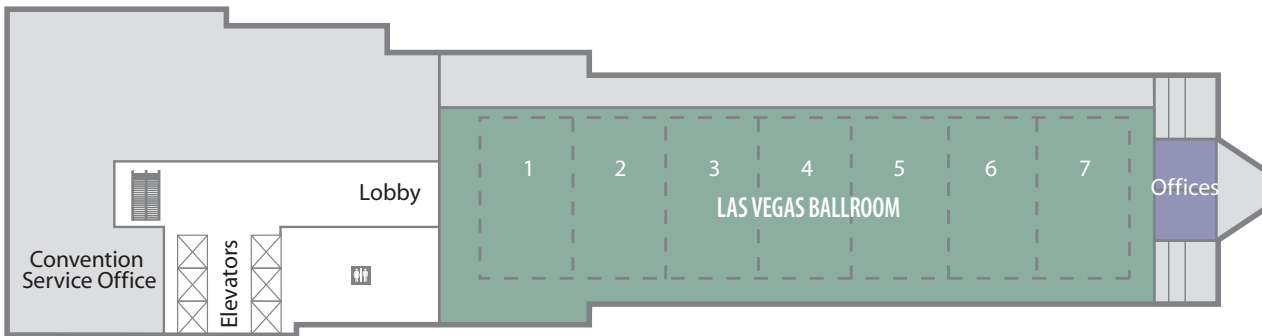

### CASINO LEVEL

### 26TH FLOOR

# SOUTH TOWER

SECOND FLOOR

THIRD FLOOR

### Capacities and Dimensions

MEETING ROOMS	SQ. FT.	WIDTH	LENGTH	CEILING	CLASSROOM	THEATER	RECEPTION	BANQUET	EXHIBITS	U-SHAPE	H-SQUARE	CONF.
<b>Bally's Event Center</b>	<b>40,002</b>	<b>177'</b>	<b>226'</b>	<b>9'9"-22'9"</b>	<b>1,998</b>	<b>4,000</b>	<b>4,000</b>	<b>2,660</b>	<b>237</b>	—	—	<b>22</b>
<b>Grand Ballroom</b>	<b>39,249</b>	<b>147'</b>	<b>267'</b>	<b>15'9"-22'</b>	<b>1,962</b>	<b>3,920</b>	<b>3,920</b>	<b>2,610</b>	<b>302</b>	—	—	—
Bronze	6,725	46'	147'	15'9"-22'	327	672	672	440	50	—	—	22
Bronze 1	1,716	38'	46'	15'9"-22'	84	171	171	110	—	41	52	22
Bronze 2	1,716	38'	46'	15'9"-22'	84	171	171	110	—	41	52	22
Bronze 3	1,716	38'	46'	15'9"-22'	84	171	171	110	—	41	52	22
Bronze 4	1,555	34'	46'	15'9"-22'	75	155	155	100	—	41	52	22
Silver	8,783	60'	147'	15'9"-22'	438	878	878	580	50	—	—	22
Gold	8,783	60'	147'	15'9"-22'	438	878	878	580	50	—	—	22
Platinum	12,772	89'	144'	15'9"-22'	636	1,277	1,277	850	90	—	—	22
Grand Salon	7,844	53'	148'	12'	—	—	780	640	45	—	—	—
<b>Palace Room</b>	<b>4,590</b>	—	—	<b>10'</b>	—	—	<b>459</b>	<b>300</b>	<b>25</b>	—	—	—
Palace 1	765	21'	36'	10'	36	76	76	50	—	23	34	22
Palace 2	765	21'	36'	10'	36	76	76	50	—	23	34	22
Palace 3	1,820	28'	65'	10'	90	182	182	120	—	29	46	22
Palace 4	624	20'	32'	10'	30	62	62	40	—	23	34	22
Palace 5	624	20'	32'	10'	30	62	62	40	—	23	34	22
Palace 6	613	23'	27'	10'	30	61	61	40	—	23	34	22
Palace 7	563	23'	25'	10'	27	56	56	30	—	23	31	22
<b>Director's Room</b>	<b>1,092</b>	<b>28'</b>	<b>39'</b>	<b>10'-12'</b>	—	—	—	—	—	—	—	<b>20</b>