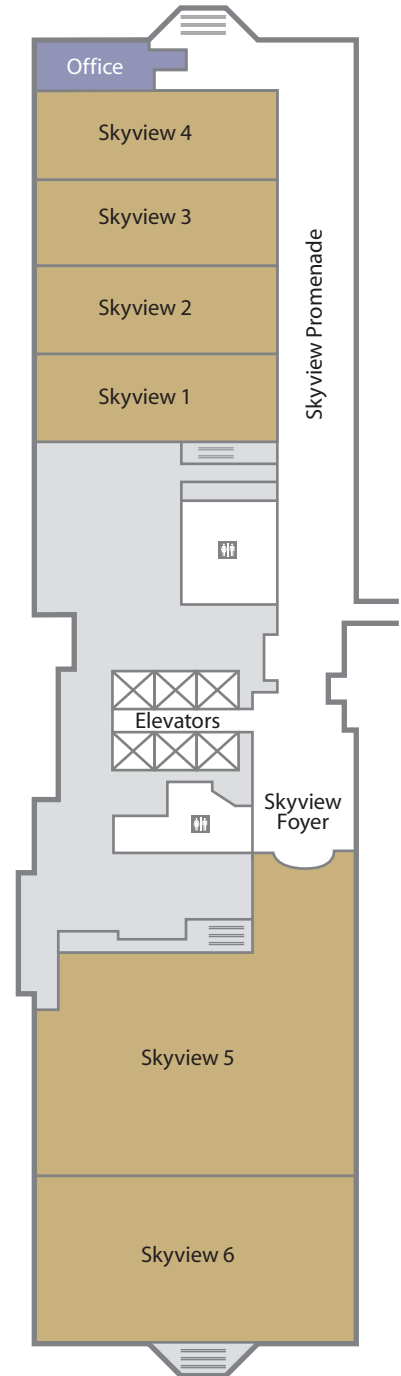

### NORTH TOWER

### CASINO LEVEL

### 26TH FLOOR

### Capacities and Dimensions

MEETING ROOMS	SQ. FT.	WIDTH	LENGTH	CEILING	CLASSROOM	THEATER	RECEPTION	BANQUET	EXHIBITS	U-SHAPE	H-SQUARE	CONF.
<b>Bally's Event Center</b>	<b>40,002</b>	<b>177'</b>	<b>226'</b>	<b>9'9"-22'9"</b>	<b>1,998</b>	<b>4,000</b>	<b>4,000</b>	<b>2,660</b>	<b>237</b>	—	—	<b>22</b>
<b>Grand Ballroom</b>	<b>39,249</b>	<b>147'</b>	<b>267'</b>	<b>15'9"-22'</b>	<b>1,962</b>	<b>3,920</b>	<b>3,920</b>	<b>2,610</b>	<b>302</b>	—	—	—
Bronze	6,725	46'	147'	15'9"-22'	327	672	672	440	50	—	—	22
Bronze 1	1,716	38'	46'	15'9"-22'	84	171	171	110	—	41	52	22
Bronze 2	1,716	38'	46'	15'9"-22'	84	171	171	110	—	41	52	22
Bronze 3	1,716	38'	46'	15'9"-22'	84	171	171	110	—	41	52	22
Bronze 4	1,555	34'	46'	15'9"-22'	75	155	155	100	—	41	52	22
Silver	8,783	60'	147'	15'9"-22'	438	878	878	580	50	—	—	22
Gold	8,783	60'	147'	15'9"-22'	438	878	878	580	50	—	—	22
Platinum	12,772	89'	144'	15'9"-22'	636	1,277	1,277	850	90	—	—	22
Grand Salon	7,844	53'	148'	12'	—	—	780	640	45	—	—	—
<b>Palace Room</b>	<b>4,590</b>	—	—	<b>10'</b>	—	—	<b>459</b>	<b>300</b>	<b>25</b>	—	—	—
Palace 1	765	21'	36'	10'	36	76	76	50	—	23	34	22
Palace 2	765	21'	36'	10'	36	76	76	50	—	23	34	22
Palace 3	1,820	28'	65'	10'	90	182	182	120	—	29	46	22
Palace 4	624	20'	32'	10'	30	62	62	40	—	23	34	22
Palace 5	624	20'	32'	10'	30	62	62	40	—	23	34	22
Palace 6	613	23'	27'	10'	30	61	61	40	—	23	34	22
Palace 7	563	23'	25'	10'	27	56	56	30	—	23	31	22
<b>Director's Room</b>	<b>1,092</b>	<b>28'</b>	<b>39'</b>	<b>10'-12'</b>	—	—	—	—	—	—	—	<b>20</b>