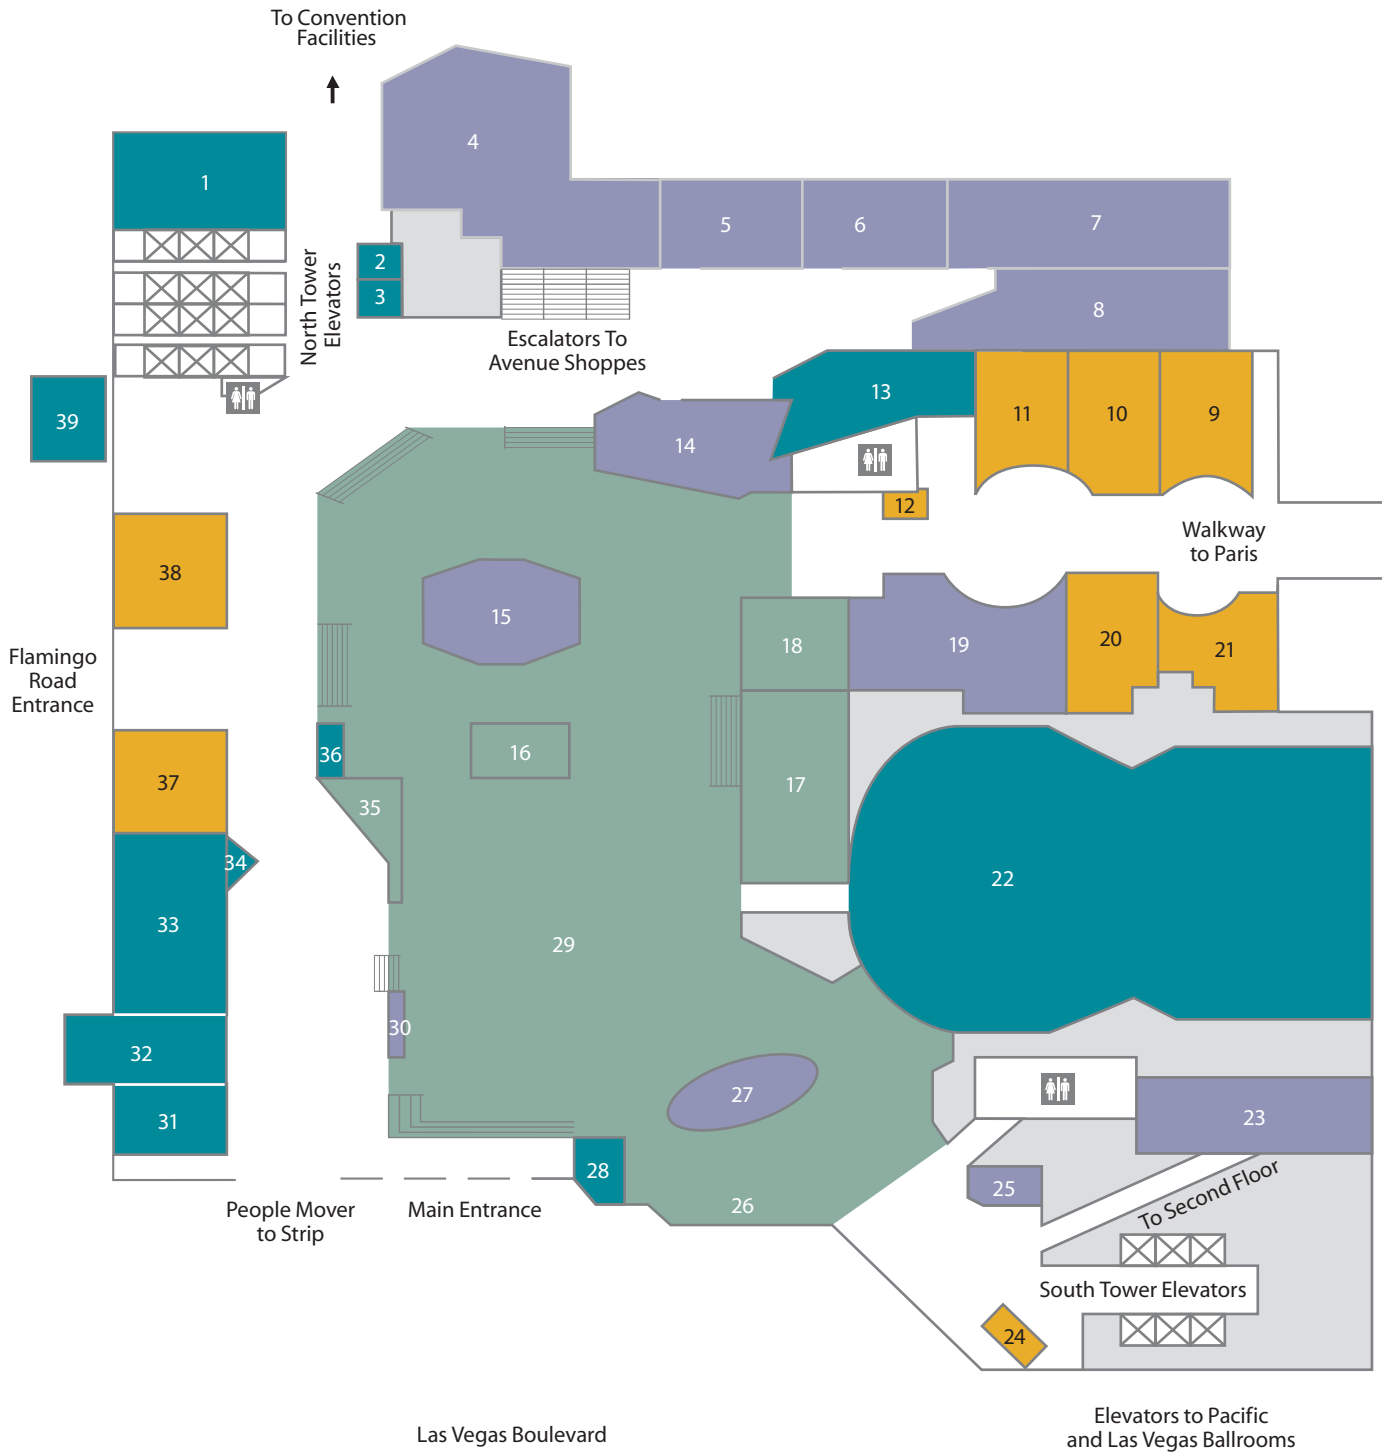

## SOUTH TOWER BALLROOMS

### Capacities and Dimensions

MEETING ROOMS	SQ. FT.	WIDTH	LENGTH	CEILING	CLASSROOM	THEATER	RECEPTION	BANQUET	EXHIBITS	U-SHAPE	H-SQUARE	CONF.
Pacific Ballroom	15,456	69'	224'	12'-17'	750	1,600	1,545	1,030	115	—	—	22
Las Vegas Ballroom	10,048	48'	210'	12'-17'	771	1,004	1,004	670	—	—	—	22
Las Vegas 1	1,408	30'	48'	12'-17'	69	140	140	90	—	41	52	22
Las Vegas 2	1,440	30'	48'	12'-17'	72	144	144	90	—	41	52	22
Las Vegas 3	1,440	30'	48'	12'-17'	72	144	144	90	—	41	52	22
Las Vegas 4	1,440	30'	48'	12'-17'	72	144	144	90	—	41	52	22
Las Vegas 5	1,440	30'	48'	12'-17'	72	144	144	90	—	41	52	22
Las Vegas 6	1,440	30'	48'	12'-17'	72	144	144	90	—	41	52	22
Las Vegas 7	1,440	30'	48'	12'-17'	72	144	144	90	—	41	52	22

## RESTAURANTS/BARS

4. Sidewalk Café
5. Tequila Bar
6. Asia
7. Bally's Steakhouse
8. al Dente
14. Indigo Lounge
15. Sully's Bar
19. Le Burger Brasserie
23. Big Kitchen Buffet
25. Nosh
27. Central Lobby Lounge
30. Java Coast

## CASINO

16. Poker Room
17. Champagne Slots
18. Casino Cage
26. Keno Lounge
29. Main Casino
35. Total Rewards Center