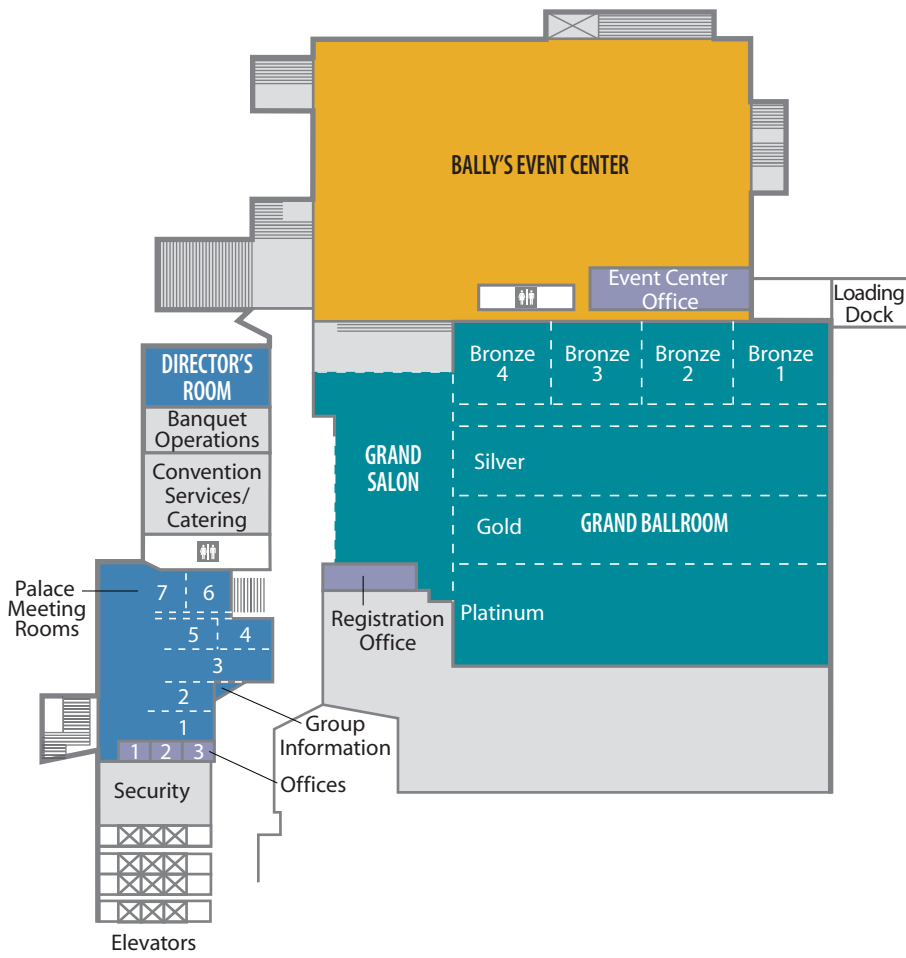

## Meeting Facilities Map

### NORTH TOWER

### CASINO LEVEL

## CASINO

16. Poker Room
17. Champagne Slots
18. Casino Cage
26. Keno Lounge
29. Main Casino
35. Total Rewards Center